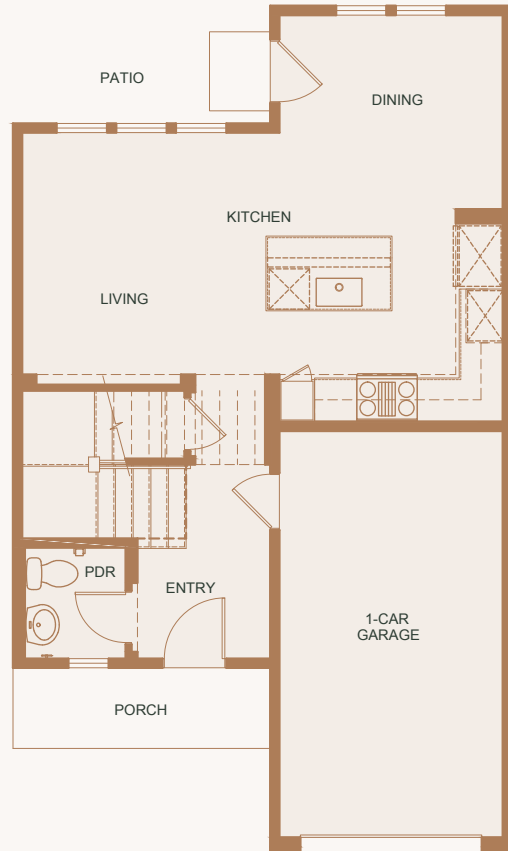

THE SANTA BARBARA
POLO RESIDENCES

UNIT 1A

UNIT 1B

Unit 1A & Unit 1B

630 SQ. FT.

THE SANTA BARBARA
POLO RESIDENCES

Unit 2

877 SQ. FT.

THE SANTA BARBARA
POLO RESIDENCES

SECOND FLOOR

FIRST FLOOR

Unit 3A

1,376 SQ. FT.

THE SANTA BARBARA
POLO RESIDENCES

SECOND FLOOR

FIRST FLOOR

Unit 3 (End Unit)

1,376 SQ. FT.

THE SANTA BARBARA
POLO RESIDENCES

Unit 4

1,755 SQ. FT.