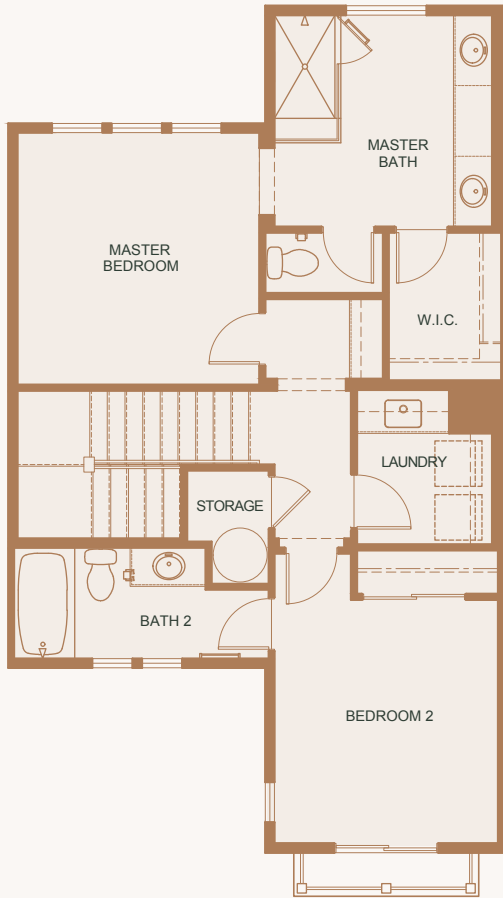

THE SANTA BARBARA
POLO RESIDENCES

UNIT 1A

UNIT 1B

Unit 1A & Unit 1B

630 SQ. FT.

THE SANTA BARBARA
POLO RESIDENCES

Unit 2

877 SQ. FT.

THE SANTA BARBARA
POLO RESIDENCES

SECOND FLOOR

FIRST FLOOR

Unit 3A

1,376 SQ. FT.

THE SANTA BARBARA
POLO RESIDENCES

SECOND FLOOR

FIRST FLOOR

Unit 3 (End Unit)

1,376 SQ. FT.

THE SANTA BARBARA
POLO RESIDENCES

Unit 4

1,755 SQ. FT.