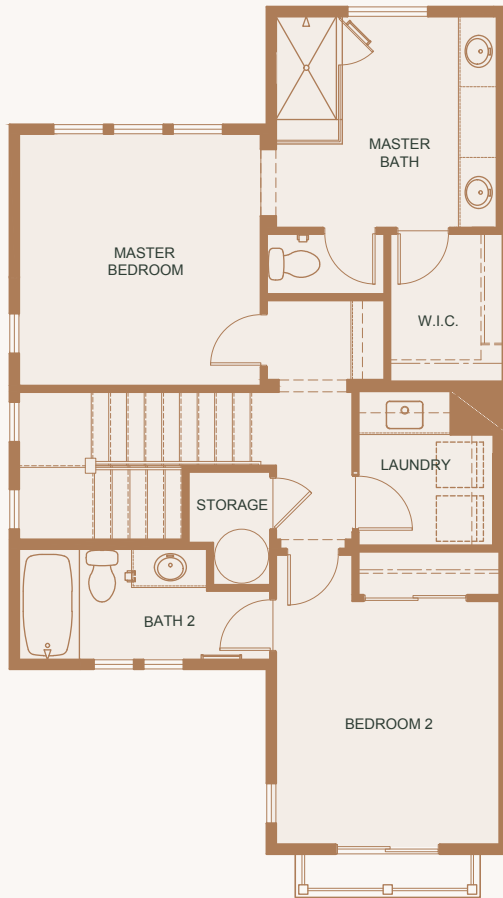

THE SANTA BARBARA
POLO RESIDENCES

UNIT 1A

UNIT 1B

Unit 1A & Unit 1B

630 SQ. FT.

THE SANTA BARBARA
POLO RESIDENCES

Unit 2

877 SQ. FT.

THE SANTA BARBARA
POLO RESIDENCES

SECOND FLOOR

FIRST FLOOR

Unit 3A

1,376 SQ. FT.

THE SANTA BARBARA
POLO RESIDENCES

SECOND FLOOR

FIRST FLOOR

Unit 3 (End Unit)

1,376 SQ. FT.

THE SANTA BARBARA
POLO RESIDENCES

Unit 4

1,755 SQ. FT.