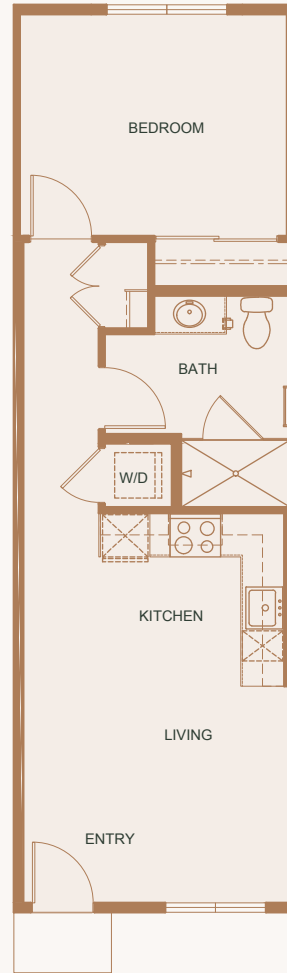

THE SANTA BARBARA
POLO RESIDENCES

UNIT 1A

UNIT 1B

Unit 1A & Unit 1B

630 SQ. FT.

THE SANTA BARBARA
POLO RESIDENCES

Unit 2

877 SQ. FT.

THE SANTA BARBARA
POLO RESIDENCES

SECOND FLOOR

FIRST FLOOR

Unit 3A

1,376 SQ. FT.

THE SANTA BARBARA
POLO RESIDENCES

SECOND FLOOR

FIRST FLOOR

Unit 3 (End Unit)

1,376 SQ. FT.

THE SANTA BARBARA
POLO RESIDENCES

Unit 4

1,755 SQ. FT.