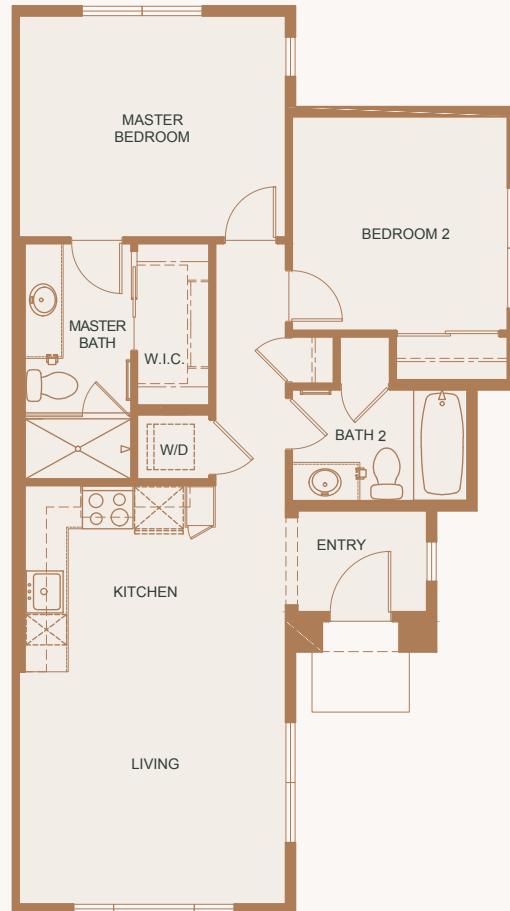

THE SANTA BARBARA
POLO RESIDENCES

UNIT 1A

UNIT 1B

Unit 1A & Unit 1B

630 SQ. FT.

THE SANTA BARBARA
POLO RESIDENCES

Unit 2

877 SQ. FT.

THE SANTA BARBARA
POLO RESIDENCES

SECOND FLOOR

FIRST FLOOR

Unit 3A

1,376 SQ. FT.

THE SANTA BARBARA
POLO RESIDENCES

SECOND FLOOR

FIRST FLOOR

Unit 3 (End Unit)

1,376 SQ. FT.

THE SANTA BARBARA
POLO RESIDENCES

Unit 4

1,755 SQ. FT.