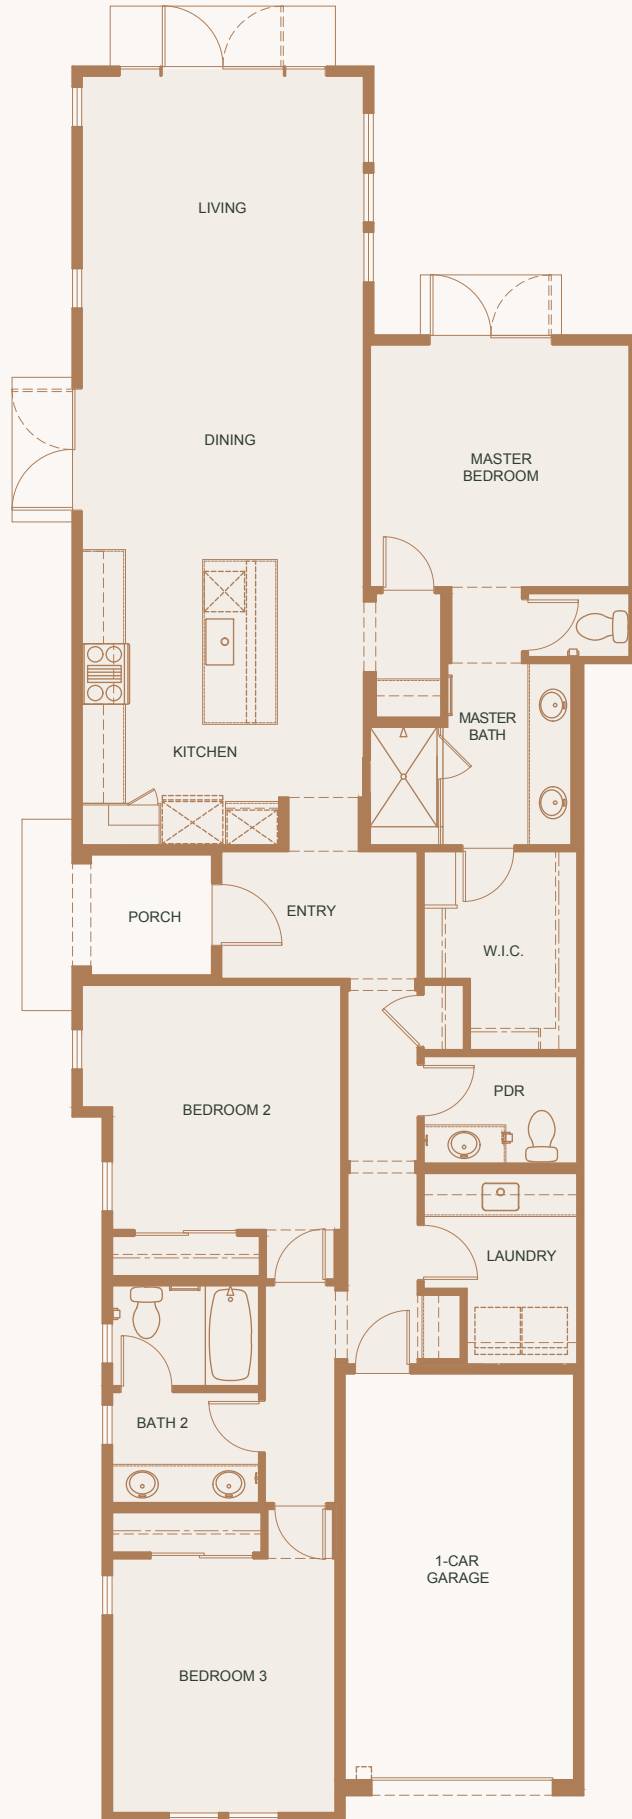

THE SANTA BARBARA
POLO RESIDENCES

UNIT 1A

UNIT 1B

Unit 1A & Unit 1B

630 SQ. FT.

THE SANTA BARBARA
POLO RESIDENCES

Unit 2

877 SQ. FT.

THE SANTA BARBARA
POLO RESIDENCES

SECOND FLOOR

FIRST FLOOR

Unit 3A

1,376 SQ. FT.

THE SANTA BARBARA
POLO RESIDENCES

SECOND FLOOR

FIRST FLOOR

Unit 3 (End Unit)

1,376 SQ. FT.

THE SANTA BARBARA
POLO RESIDENCES

Unit 4

1,755 SQ. FT.