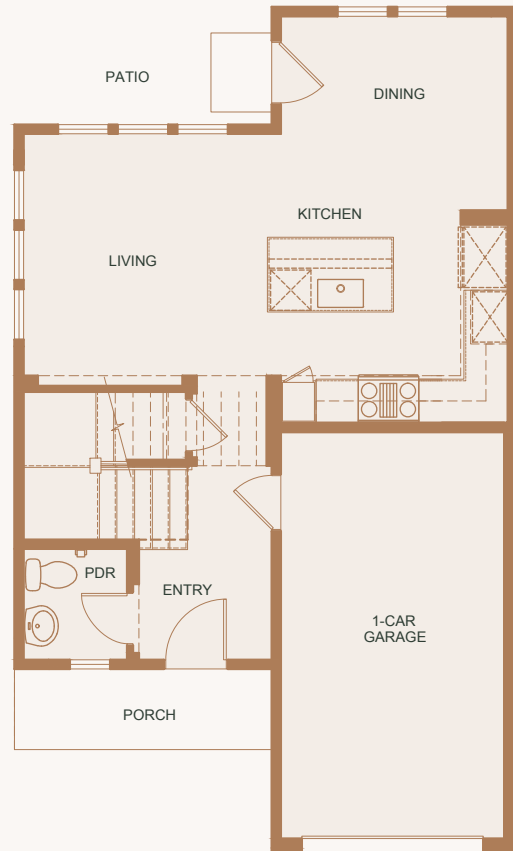

THE SANTA BARBARA
POLO RESIDENCES

UNIT 1A

UNIT 1B

Unit 1A & Unit 1B

630 SQ. FT.

THE SANTA BARBARA
POLO RESIDENCES

Unit 2

877 SQ. FT.

THE SANTA BARBARA
POLO RESIDENCES

SECOND FLOOR

FIRST FLOOR

Unit 3A

1,376 SQ. FT.

THE SANTA BARBARA
POLO RESIDENCES

SECOND FLOOR

FIRST FLOOR

Unit 3 (End Unit)

1,376 SQ. FT.

THE SANTA BARBARA
POLO RESIDENCES

Unit 4

1,755 SQ. FT.