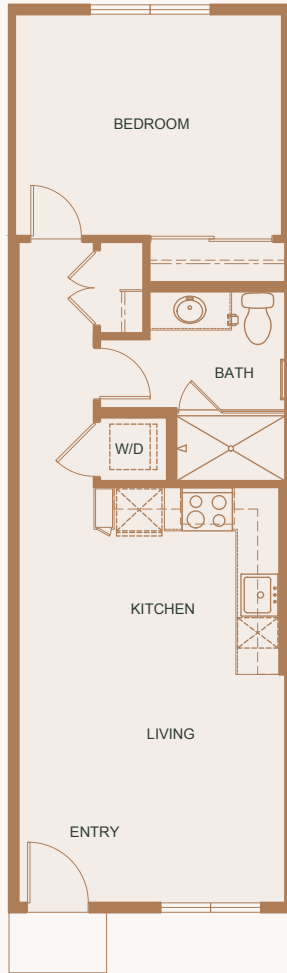

THE SANTA BARBARA
POLO RESIDENCES

UNIT 1A

UNIT 1B

Unit 1A & Unit 1B

630 SQ. FT.

THE SANTA BARBARA
POLO RESIDENCES

Unit 2

877 SQ. FT.

THE SANTA BARBARA
POLO RESIDENCES

SECOND FLOOR

FIRST FLOOR

Unit 3A

1,376 SQ. FT.

THE SANTA BARBARA
POLO RESIDENCES

SECOND FLOOR

FIRST FLOOR

Unit 3 (End Unit)

1,376 SQ. FT.

THE SANTA BARBARA
POLO RESIDENCES

Unit 4

1,755 SQ. FT.