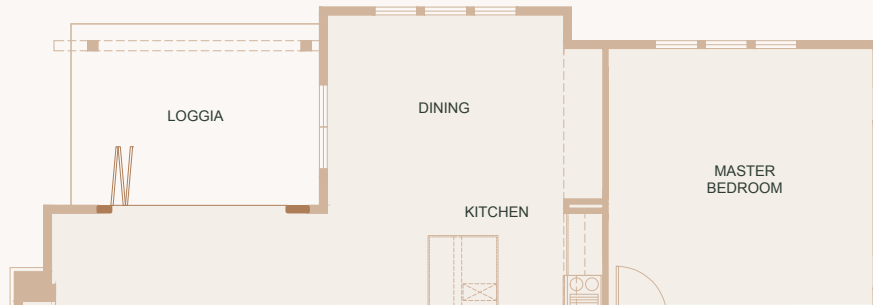

## Plan 1

3 BEDROOM  
3 BATHROOM  
2-CAR GARAGE

---

2,292 SQ. FT.

THE SANTA BARBARA  
POLO RESIDENCES

# Plan 1

OPTIONAL BI-FOLD DOOR

---