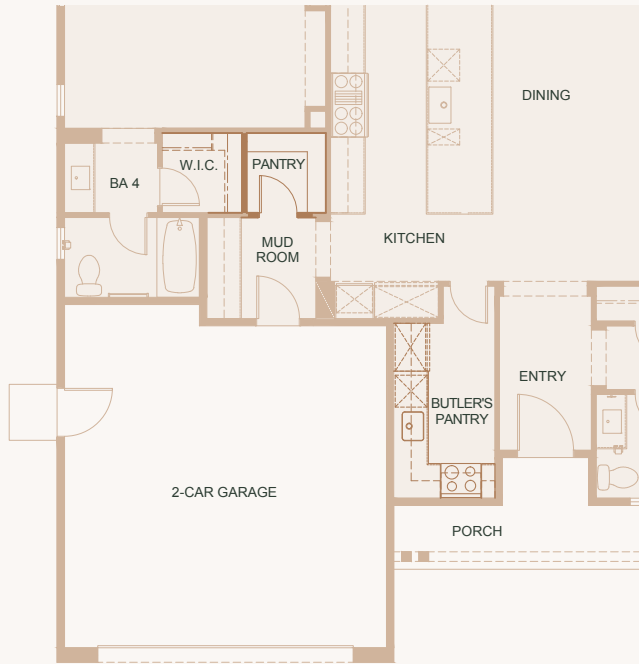

## Plan 4

4 BEDROOM  
4 BATHROOM  
2-CAR GARAGE

3,181 SQ. FT.

THE SANTA BARBARA  
POLO RESIDENCES

## Plan 4

OPTIONAL BUTLER'S PANTRY  
OPTIONAL BI-FOLD DOOR  
3-CAR GARAGE AT LOT 4, 15 & 23