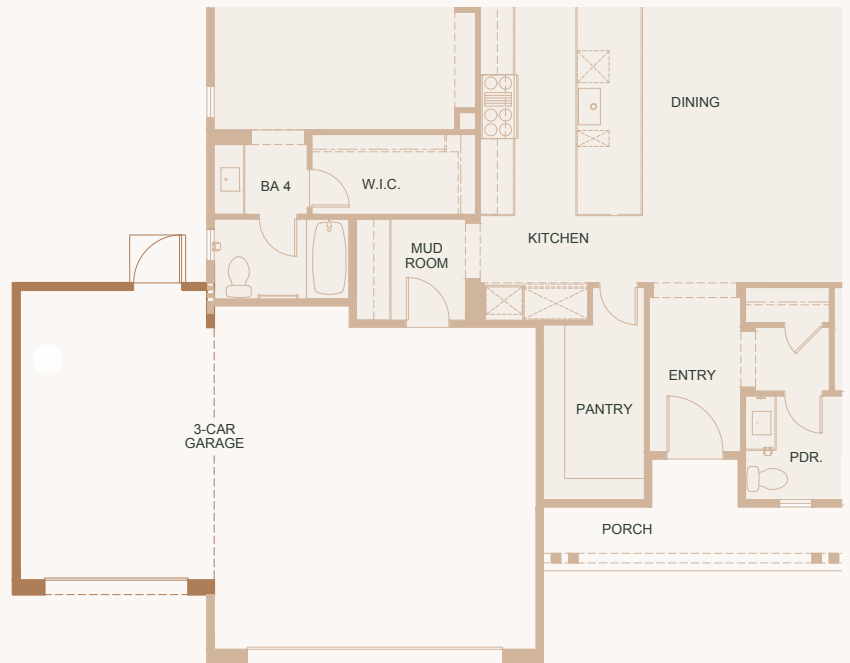

THE SANTA BARBARA  
POLO RESIDENCES

## Plan 4

4 BEDROOM  
4 BATHROOM  
2-CAR GARAGE

3,181 SQ. FT.

THE SANTA BARBARA  
POLO RESIDENCES

## Plan 4

OPTIONAL BUTLER'S PANTRY  
OPTIONAL BI-FOLD DOOR  
3-CAR GARAGE AT LOT 4, 15 & 23