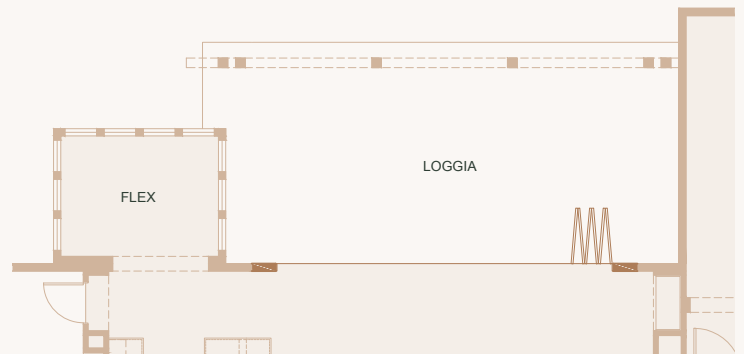

## Plan 4

4 BEDROOM  
4 BATHROOM  
2-CAR GARAGE

3,181 SQ. FT.

THE SANTA BARBARA  
POLO RESIDENCES

## Plan 4

OPTIONAL BUTLER'S PANTRY  
OPTIONAL BI-FOLD DOOR  
3-CAR GARAGE AT LOT 4, 15 & 23