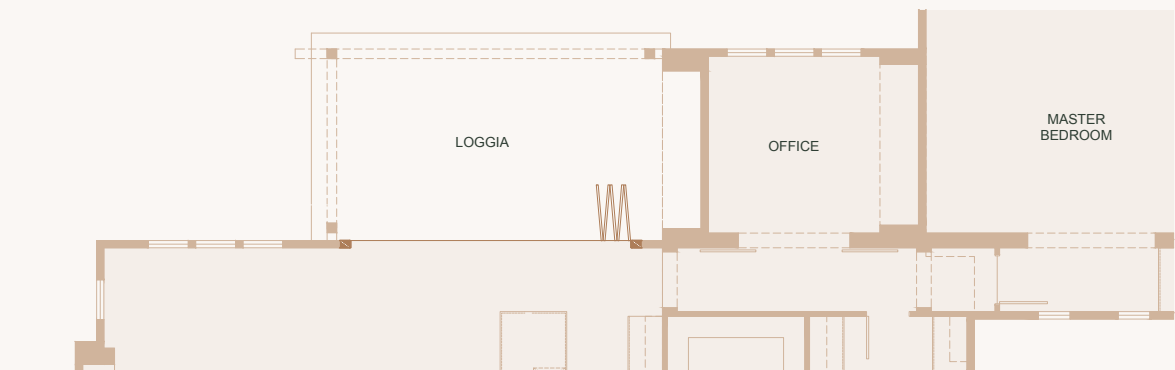

THE SANTA BARBARA
POLO RESIDENCES

Plan 5 – First Floor

4 BEDROOM
4 BATHROOM
2-CAR GARAGE

3,446 SQ. FT.

THE SANTA BARBARA
POLO RESIDENCES

Plan 5 – Second Floor

4 BEDROOM
4 BATHROOM
2-CAR GARAGE

3,446 SQ. FT.

THE SANTA BARBARA
POLO RESIDENCES

Plan 5

OPTIONAL BUTLER'S PANTRY
OPTIONAL BI-FOLD DOOR
