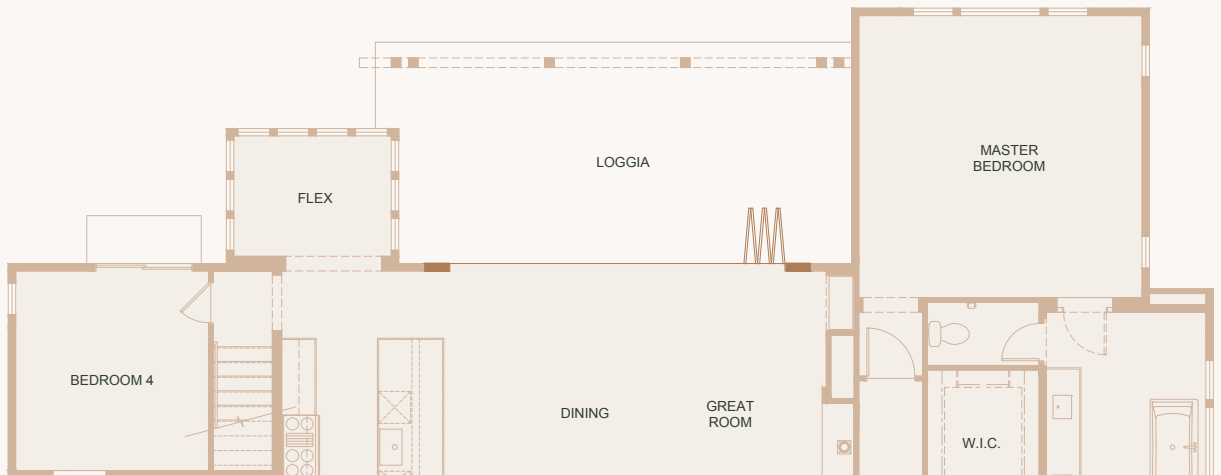

THE SANTA BARBARA
POLO RESIDENCES

Plan 6 – First Floor

4 BEDROOM
4 BATHROOM
2-CAR GARAGE

3,457 SQ. FT.

THE SANTA BARBARA
POLO RESIDENCES

Plan 6 - Second Floor

4 BEDROOM
4 BATHROOM
2-CAR GARAGE

3,457 SQ. FT.

THE SANTA BARBARA
POLO RESIDENCES

Plan 6

OPTIONAL BUTLER'S PANTRY
OPTIONAL BI-FOLD DOOR
