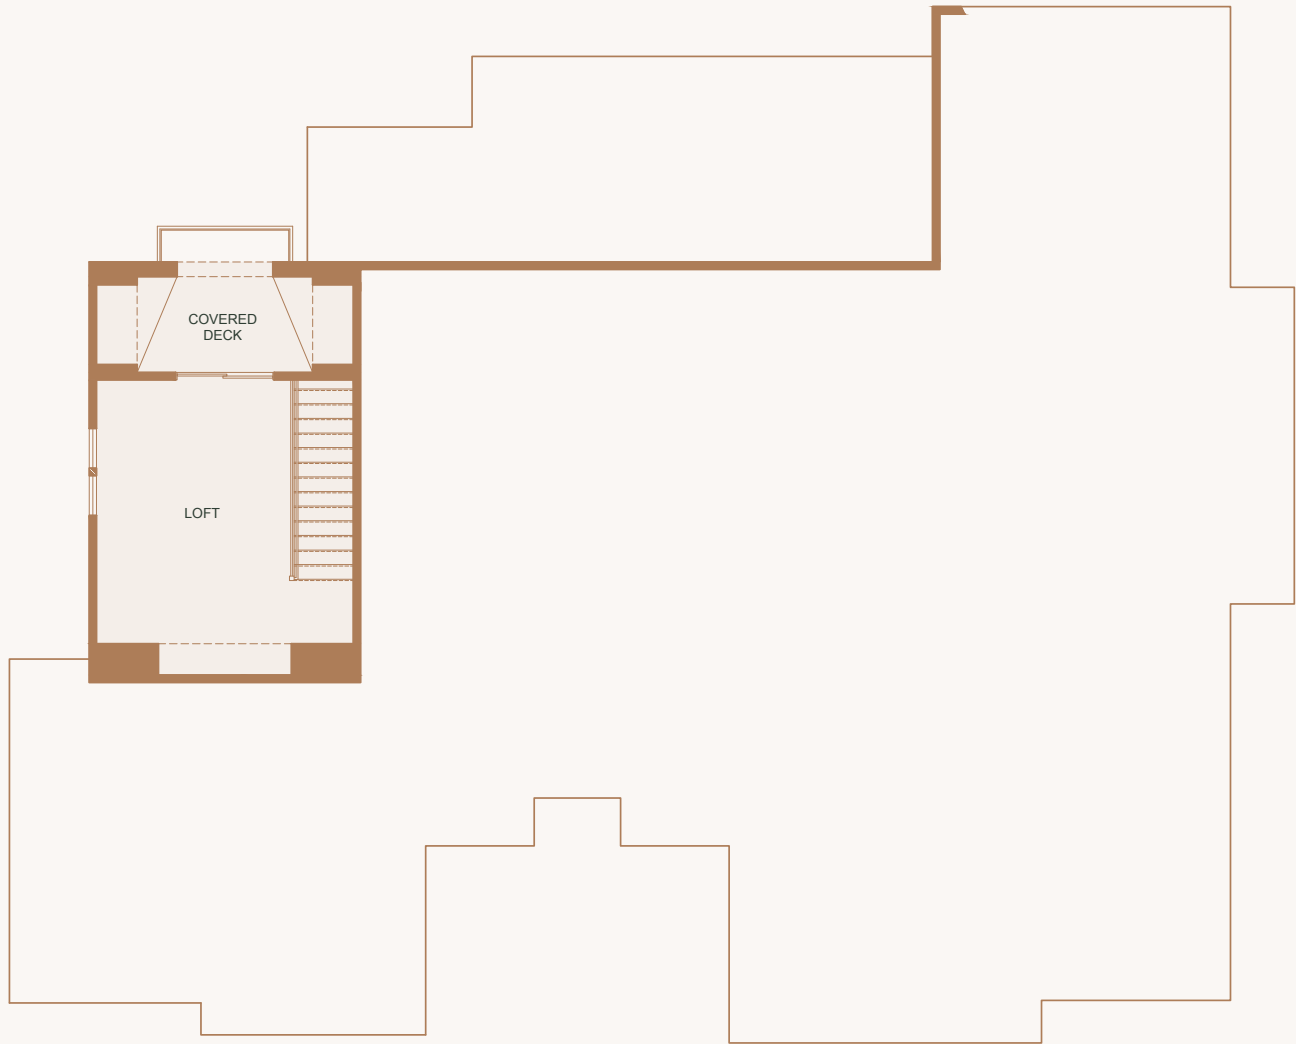

THE SANTA BARBARA
POLO RESIDENCES

Plan 6 – First Floor

4 BEDROOM
4 BATHROOM
2-CAR GARAGE

3,457 SQ. FT.

THE SANTA BARBARA
POLO RESIDENCES

Plan 6 - Second Floor

4 BEDROOM
4 BATHROOM
2-CAR GARAGE

3,457 SQ. FT.

THE SANTA BARBARA
POLO RESIDENCES

Plan 6

OPTIONAL BUTLER'S PANTRY
OPTIONAL BI-FOLD DOOR
