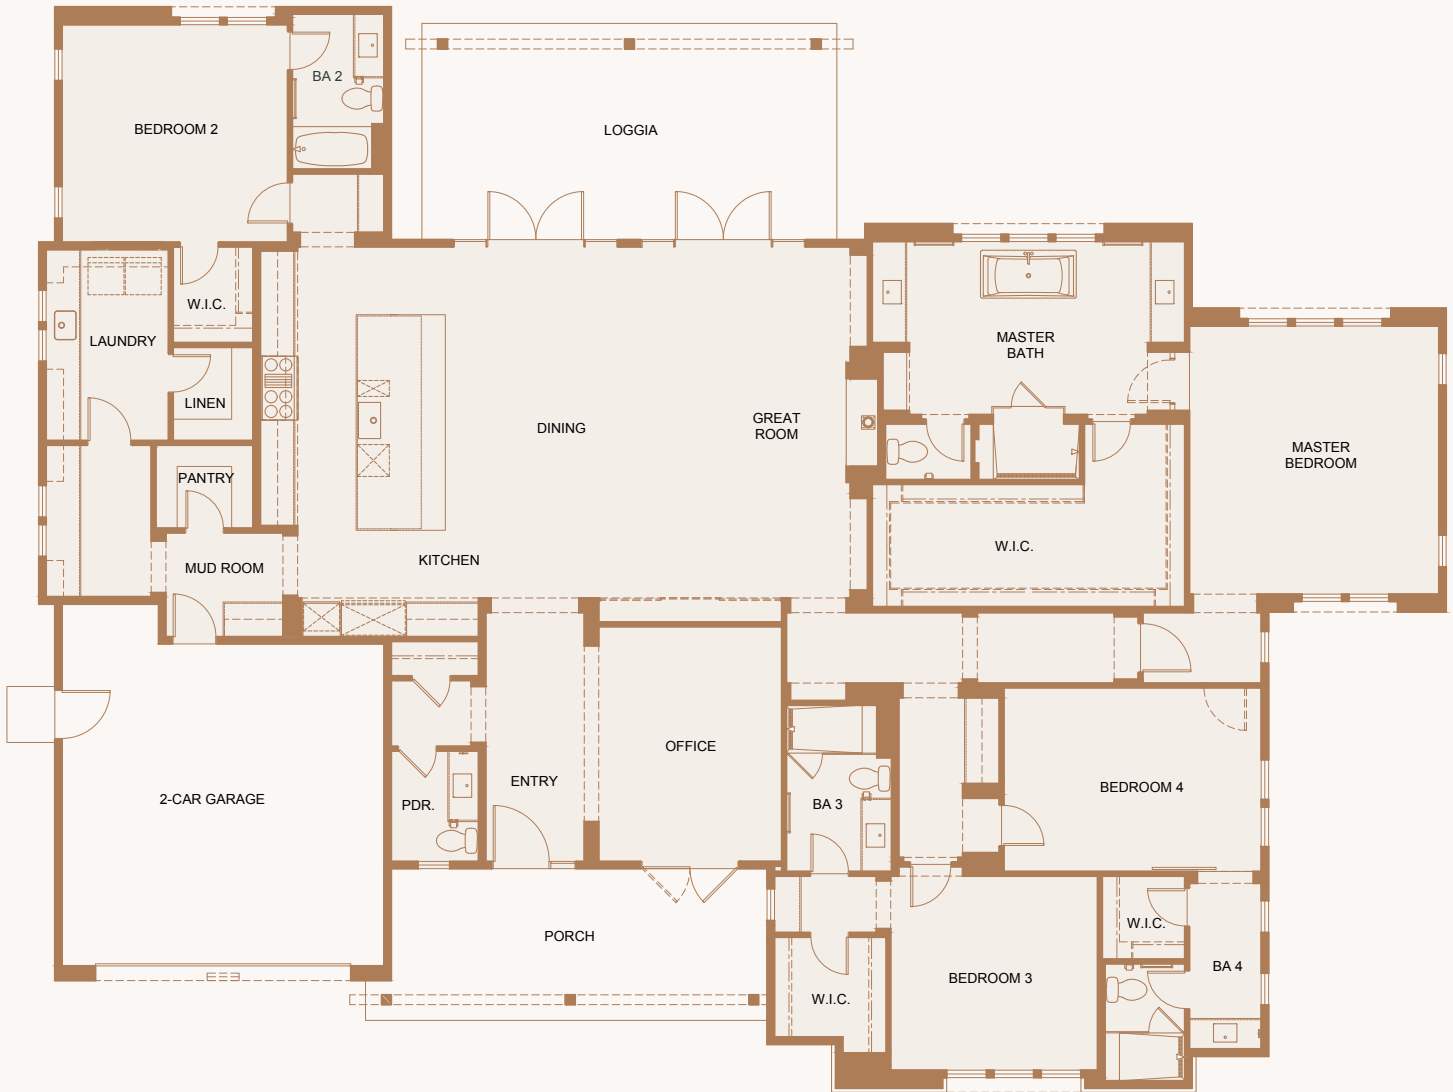

THE SANTA BARBARA
POLO RESIDENCES

Plan 7

4 BEDROOM
4 BATHROOM
2-CAR GARAGE

3,643 SQ. FT.

THE SANTA BARBARA
POLO RESIDENCES

Plan 7

OPTIONAL BUTLER'S PANTRY
OPTIONAL BI-FOLD DOOR
