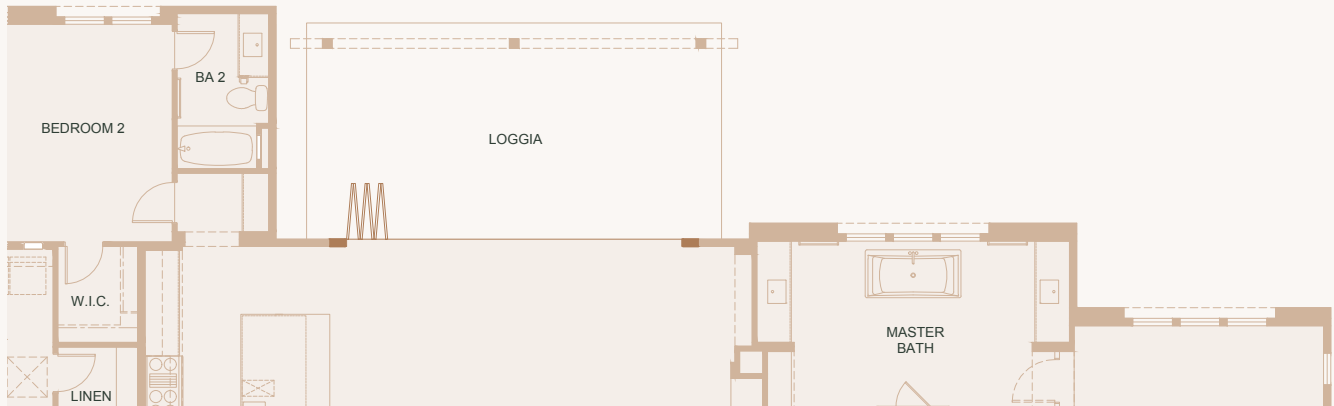

THE SANTA BARBARA
POLO RESIDENCES

Plan 7

4 BEDROOM
4 BATHROOM
2-CAR GARAGE

3,643 SQ. FT.

THE SANTA BARBARA
POLO RESIDENCES

Plan 7

OPTIONAL BUTLER'S PANTRY
OPTIONAL BI-FOLD DOOR
